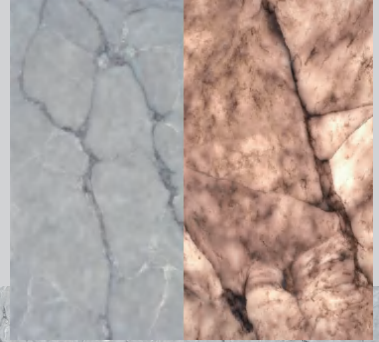

Size: 1600x3200 20/30mm
Honed / Polished

Jade Grigio Notte

Infinity
Collection